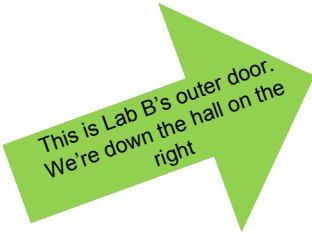

How to get to Laboratory B

Get to 187 South Winooski Ave Burlington Vt 05404
Go around to the back parking lot.

Look for the porch like structure on the back of 187 South Winooski. Cross the parking lot and go up the stair/ramp. On the right hand side (South) is a door that says Freezer. We are inside.